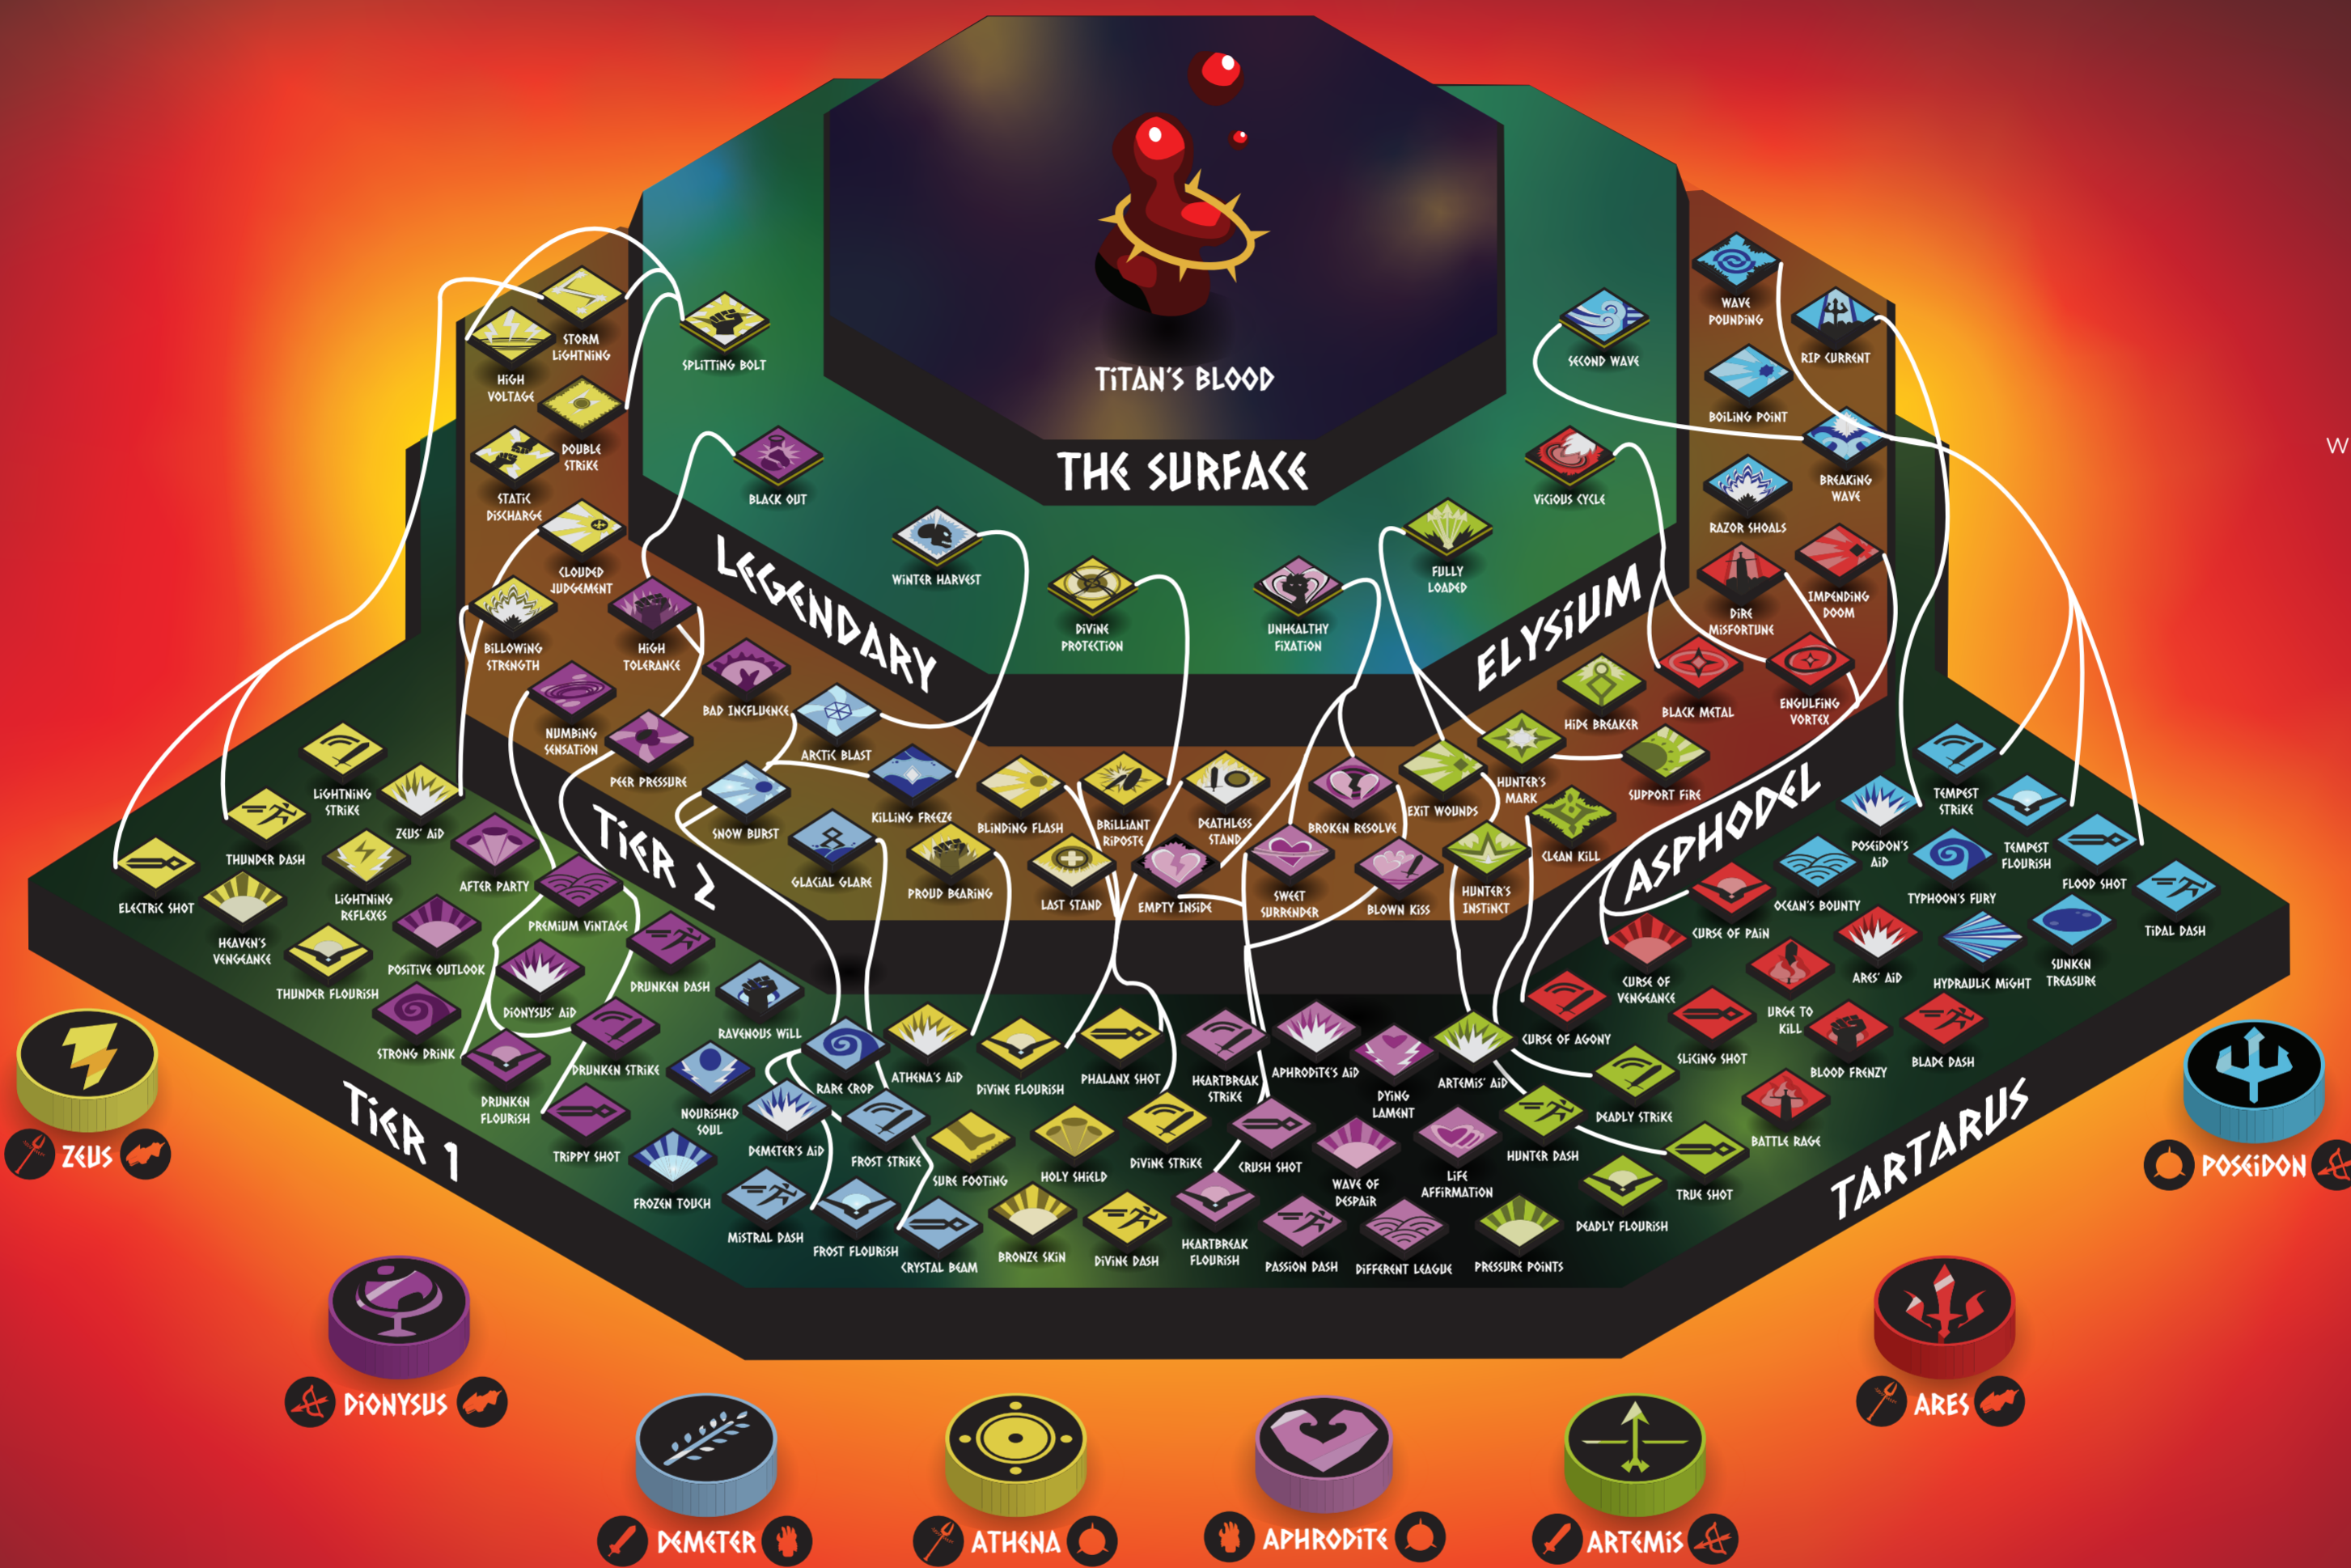

Weapon Aspects

Aspect 1 / Aspects of Zagreus

Aspect 2

Aspect 3

Aspect 4

- STYGIAN BLADE
- ASPECT OF NEMESIS
- ASPECT OF POSIDON
- ASPECT OF ARTHUR
- HEART-SEEKING BOW
- ASPECT OF CHIRON
- ASPECT OF HERA
- ASPECT OF RAMA
- FIRST OF MALPHON
- ASPECT OF TALOS
- ASPECT OF DEMETER
- ASPECT OF GILGAMESH
- ETERNAL SPEAR
- ASPECT OF ACHILLES
- ASPECT OF HADES
- ASPECT OF GUAN YU
- SHIELD OF CHAOS
- ASPECT OF CHAOS
- ASPECT OF ZEUS
- ASPECT OF BEOWULF
- ADAMANT RAIL
- ASPECT OF ERIS
- ASPECT OF HESTIA
- ASPECT OF LUGIFER

V. The river Styx promptly claims you and drags you back down to the Underworld.

IV. Congratulations on escaping the Underworld, you have been awarded Titan's Blood to upgrade your weapon.

III. Follow your chosen god's boons as you fight to the surface

II. Choose 2 gods that are suited to this weapon

I. Choose an Infernal Arm for your journey

- STYGIAN BLADE
- ETERNAL SPEAR
- SHIELD OF CHAOS
- HEART-SEEKING BOW
- FIRST OF MALPHON
- ADAMANT RAIL

Average Monthly Players